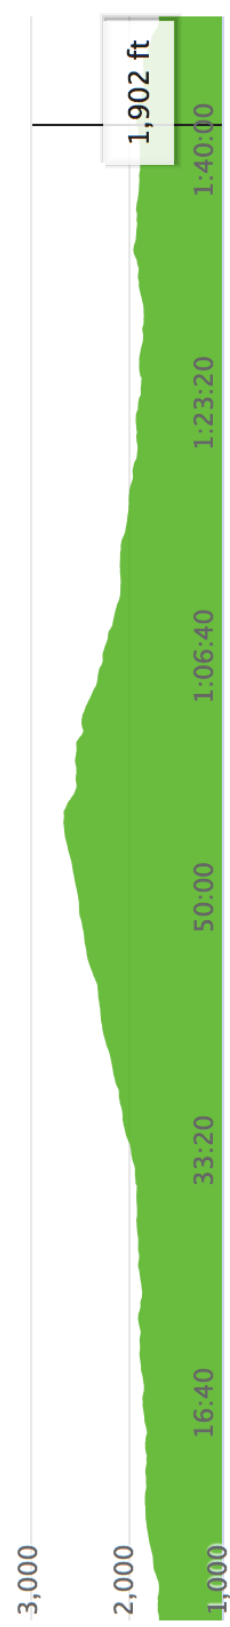

Over Time ▾

Customize ▾

● Elevation

● Pace

Stats Splits Segments

Distance

7.38 mi

Distance

Timing

Pace

Speed

Elevation

1,189 ft

Elev Gain

1:45:41

Time

1:44:45

Moving Time

841 C

Calories

1,663 ft

Min Elev

1:45:44

Elapsed Time

2,672 ft

Max Elev