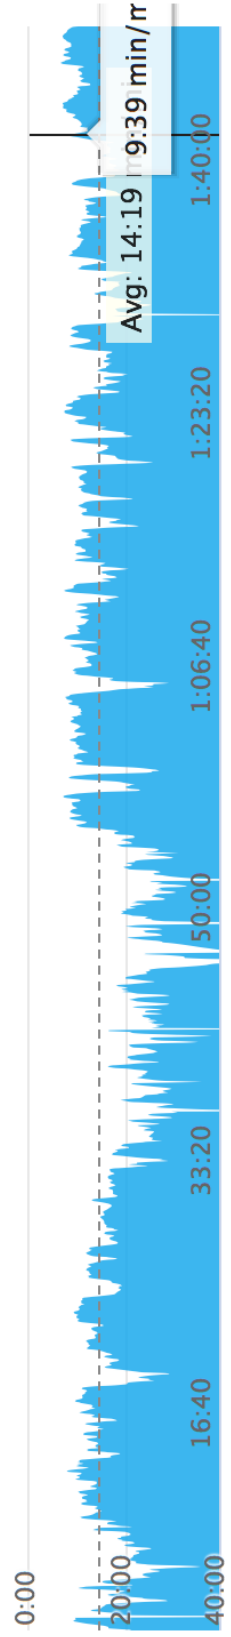

Over Time ▾

Customize ▾

● Elevation

● Pace

Stats Splits Segments

Distance

7.38 mi

Distance

Timing

Pace

Speed

Elevation

1,189 ft

Elev Gain

1:45:41

Time

1:44:45

Moving Time

841 C

Calories

1,663 ft

Min Elev

1:45:44

Elapsed Time

2,672 ft

Max Elev